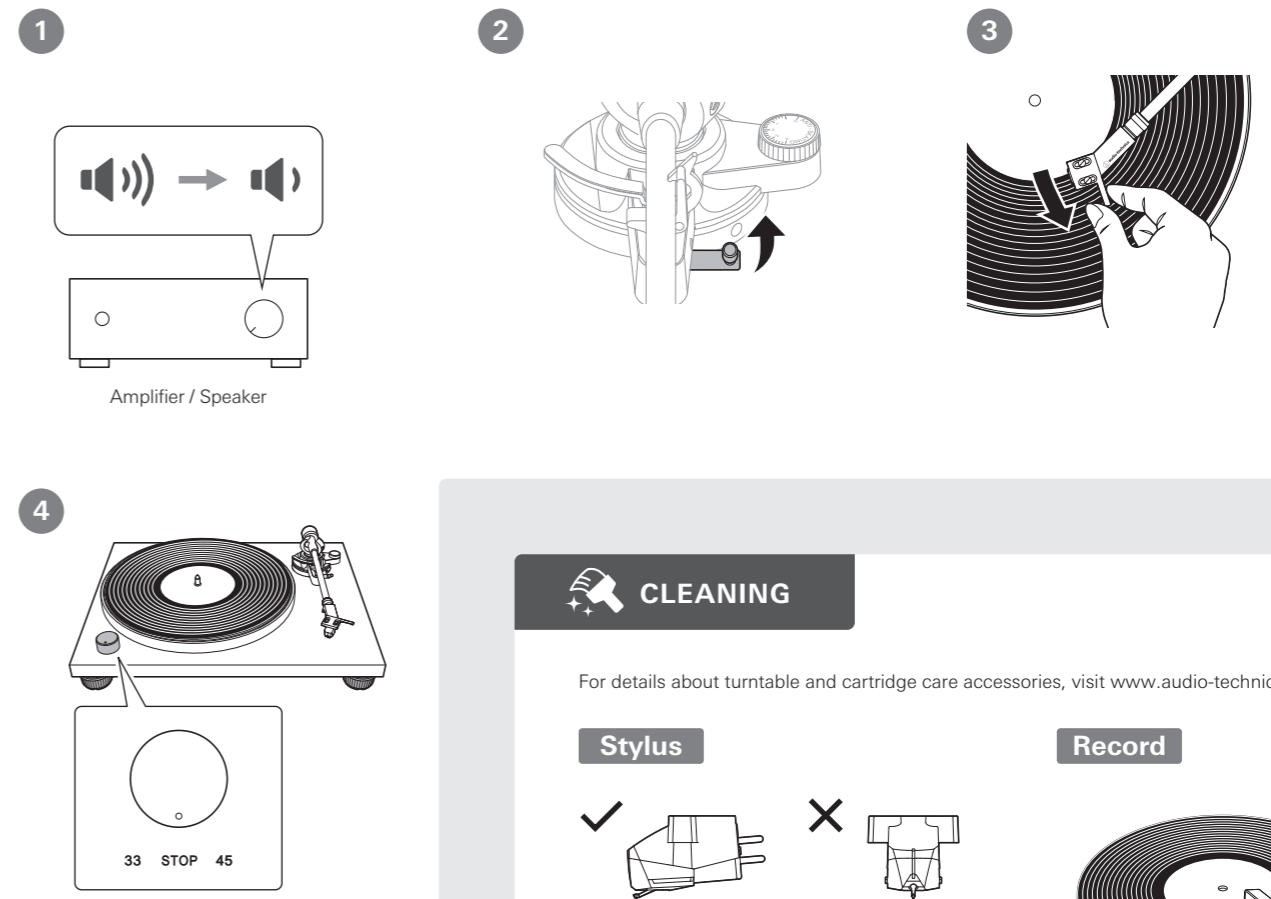

TURNTABLE QUICK START GUIDE

AT-LP-DCVTA-EB

INFORMATION

User Manual
Manuel de l'utilisateur
Manual de usuario

CONTENTS

PREPARATION

CONNECTION

STOP

PLAY

CLEANING

For details about turntable and cartridge care accessories, visit www.audio-technica.com.

Stylus

Record