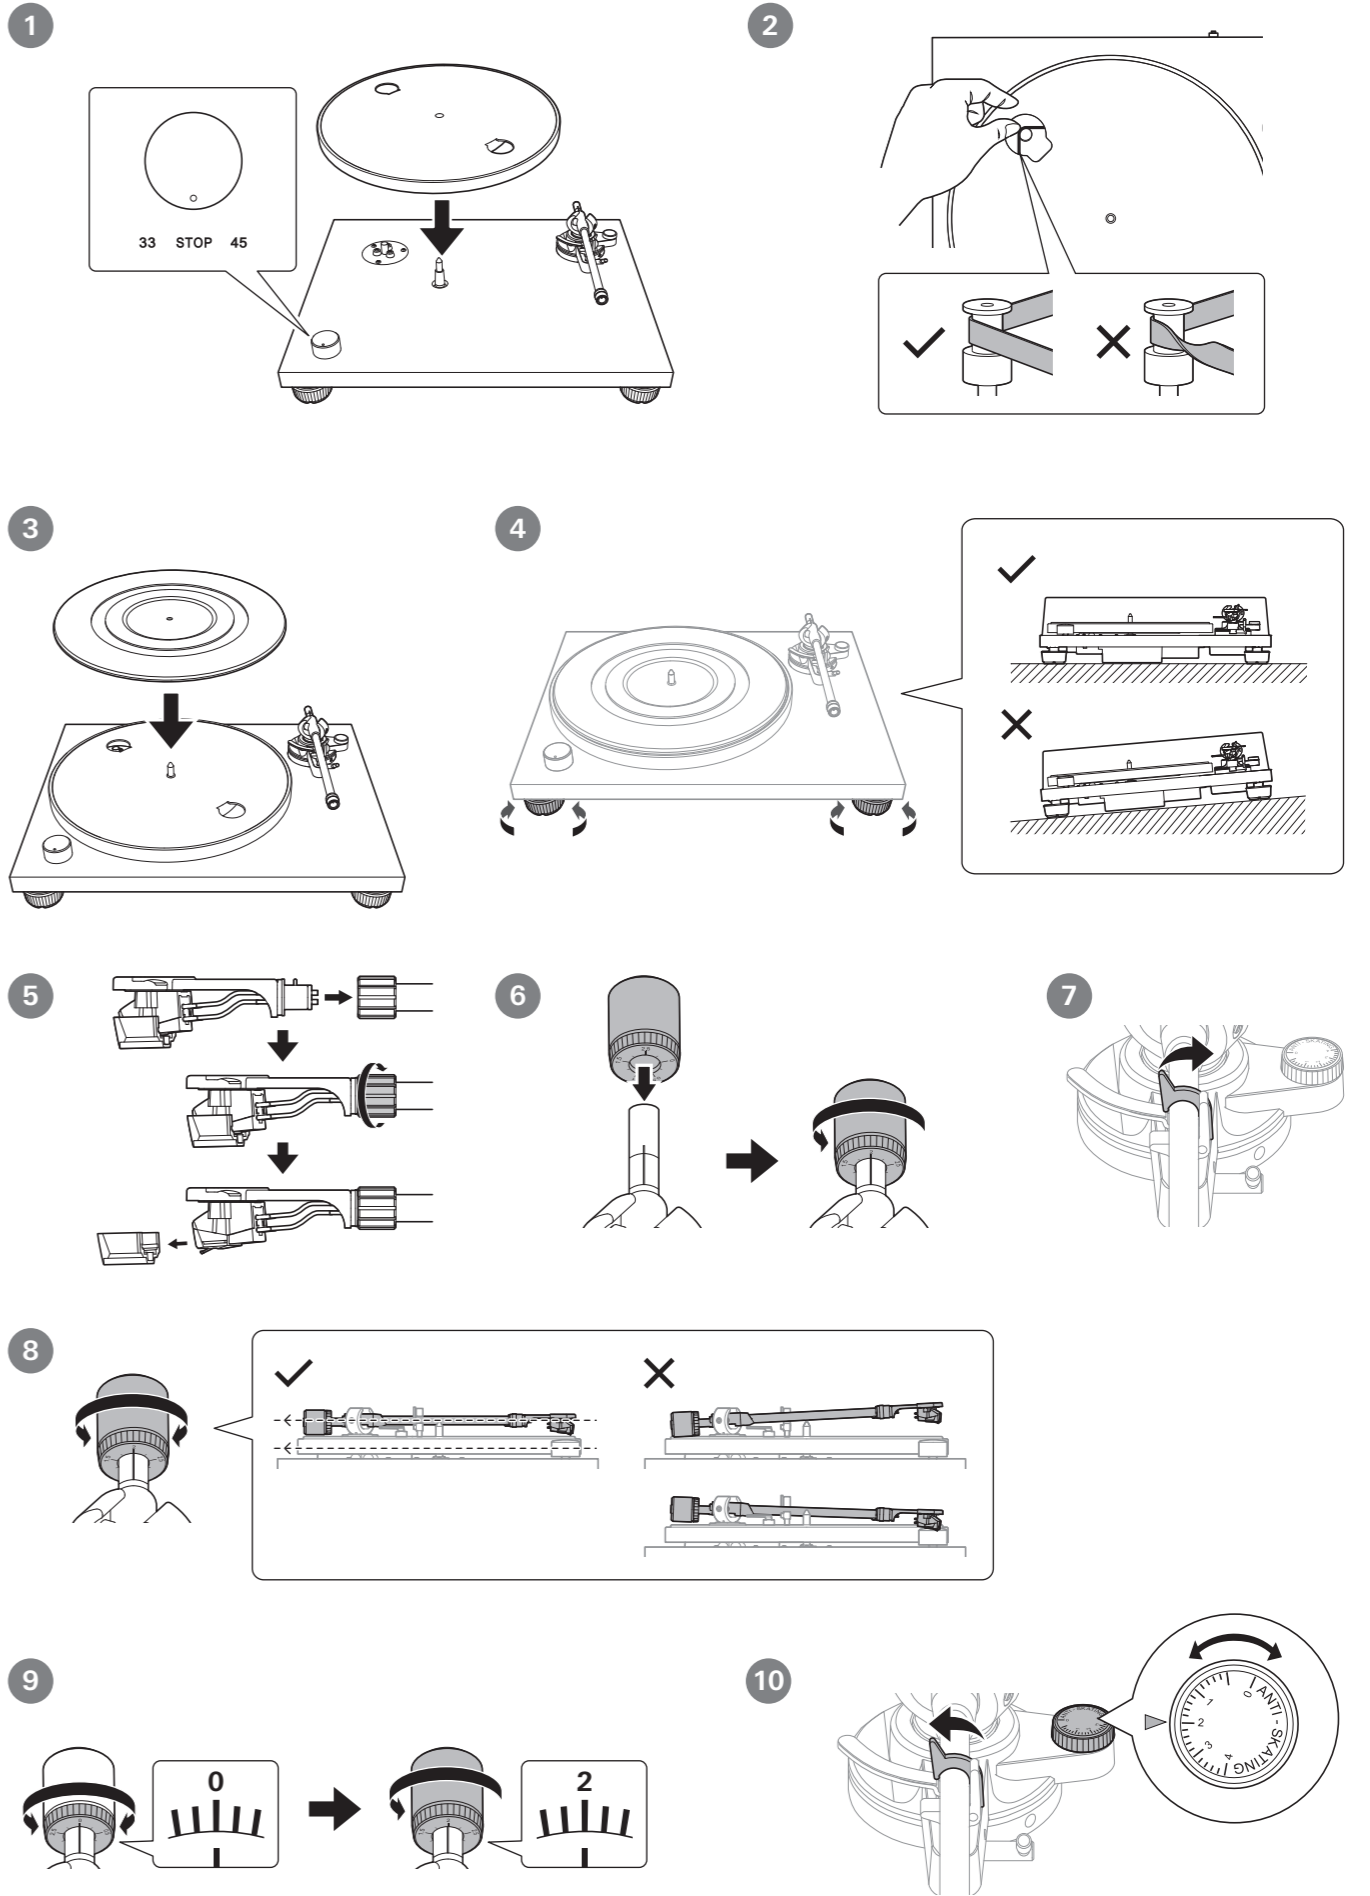

TURNTABLE QUICK START GUIDE

AT-LP-DCVTA-EB

INFORMATION

User Manual
Manuel de l'utilisateur
Manual de usuario

CONTENTS

PREPARATION

CONNECTION

STOP

PLAY

CLEANING

For details about turntable and cartridge care accessories, visit www.audio-technica.com.

Stylus

Record