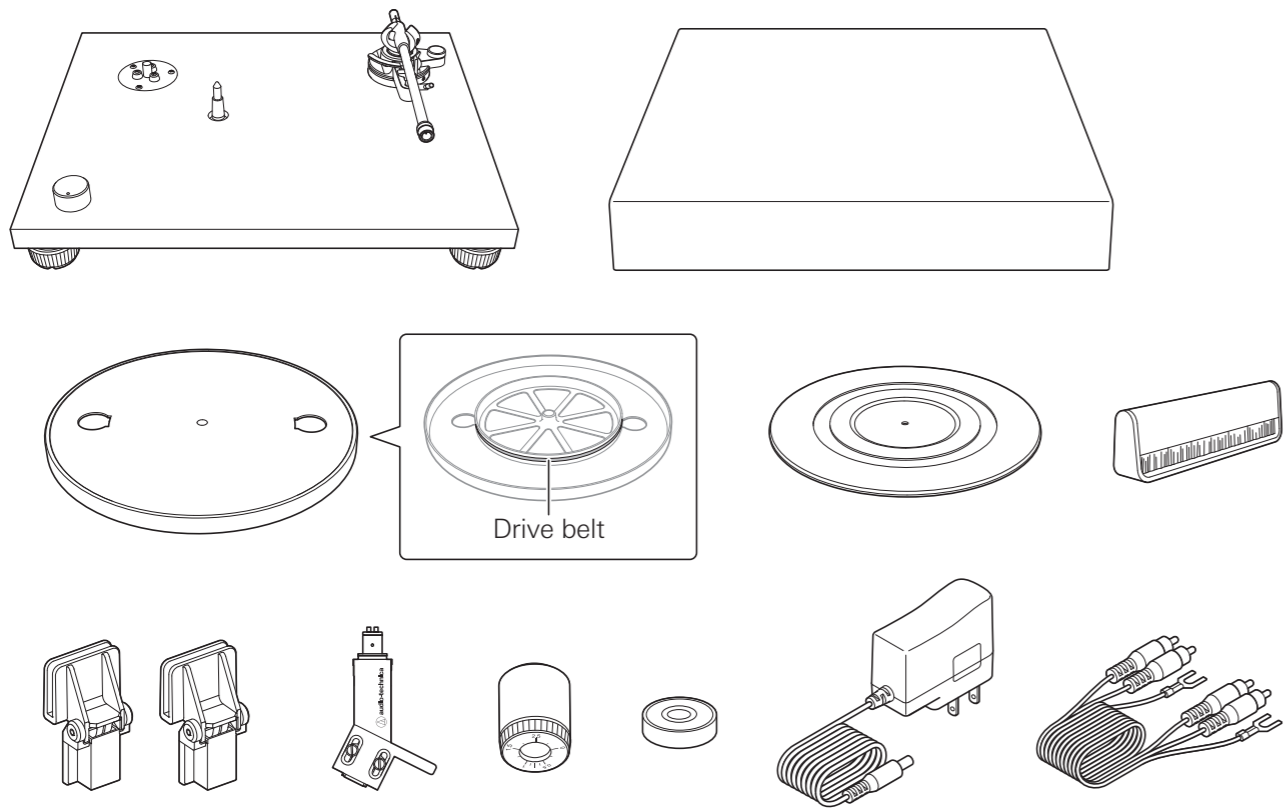

TURNTABLE QUICK START GUIDE

AT-LP-DCVTA-EB

INFORMATION

User Manual
Manuel de l'utilisateur
Manual de usuario

CONTENTS

PREPARATION

CONNECTION

STOP

PLAY

CLEANING

For details about turntable and cartridge care accessories, visit www.audio-technica.com.

Stylus

Record