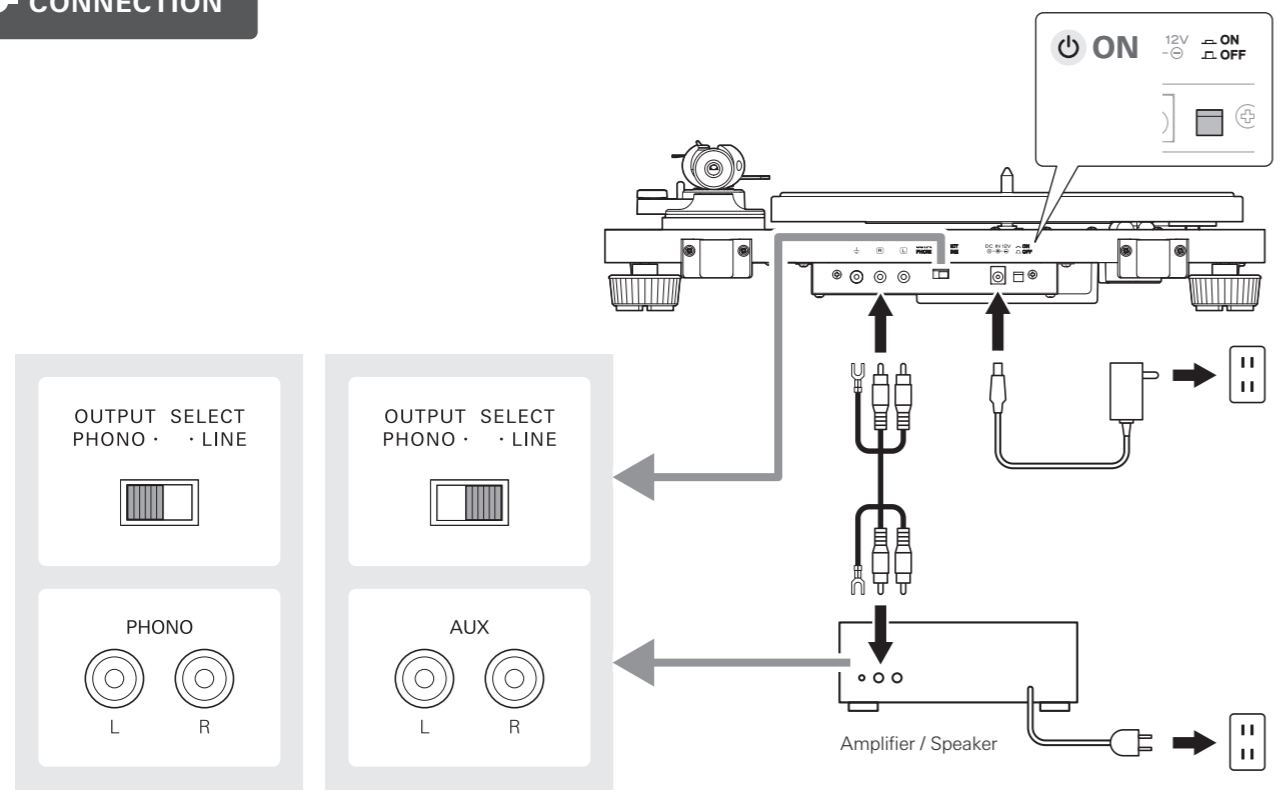

TURNTABLE QUICK START GUIDE

AT-LP-DCVTA-EB

INFORMATION

User Manual
Manuel de l'utilisateur
Manual de usuario

CONTENTS

PREPARATION

CONNECTION

STOP

PLAY

CLEANING

For details about turntable and cartridge care accessories, visit www.audio-technica.com.

Stylus

Record