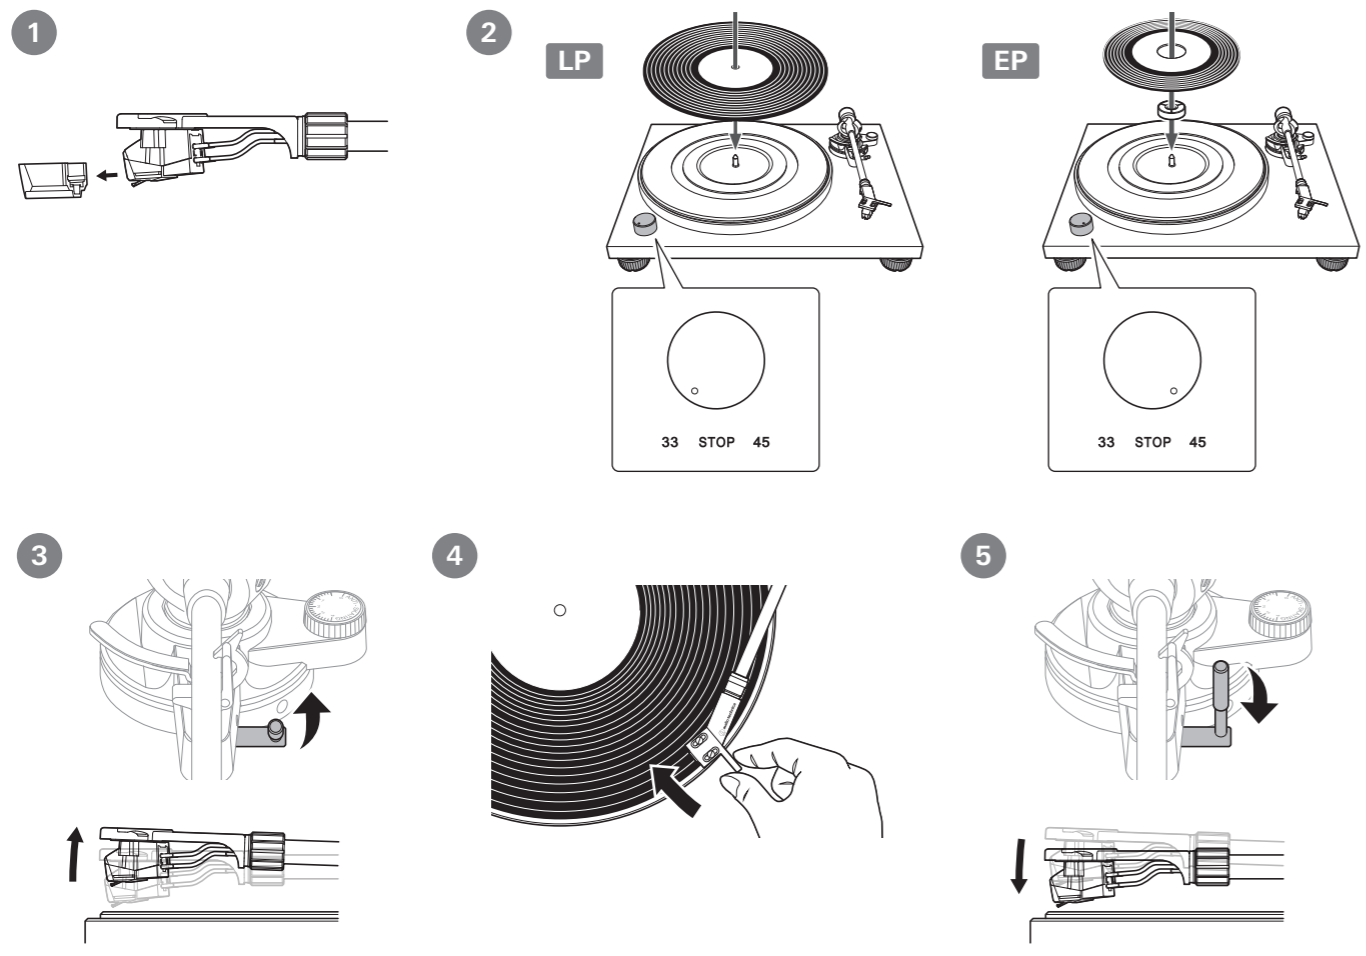

TURNTABLE QUICK START GUIDE

AT-LP-DCVTA-EB

INFORMATION

User Manual
Manuel de l'utilisateur
Manual de usuario

CONTENTS

PREPARATION

CONNECTION

STOP

PLAY

CLEANING

For details about turntable and cartridge care accessories, visit www.audio-technica.com.

Stylus

Record